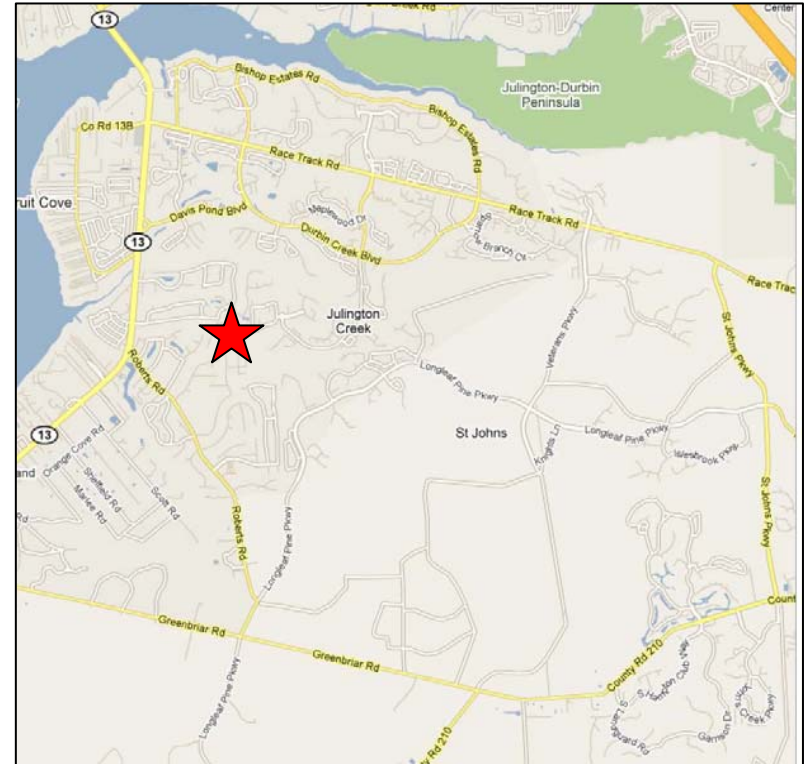

# Hunter's Creek

10 Single Family Lots in St. John's County

# For Sale

- 10 developed 90 foot wide residential lots
- Gated entrance
- Price \$775,000

Logan Holz  
Senior Director, Land Brokerage Services  
Tel: 904 380 8346  
Cell: 904 509 4608  
logan.holz@cushwake.com